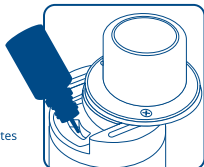

REFILLING THE TANK

Press "↑", in the direction of the arrow, to slide open cap and fill with e-liquid.

Please wait 5 minutes before vaping

REPLACE THE COIL

1. Unscrew old coil
2. Replace with new coil
3. Refill Tank. Wait 5 minutes