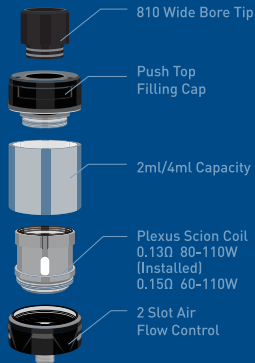

REFILLING THE TANK

Press "↑", in the direction of the arrow, to slide open cap and fill with e-liquid.

Please wait 5 minutes before vaping

REPLACE THE COIL

1. Unscrew old coil
2. Replace with new coil
3. Refill Tank. Wait 5 minutes