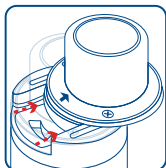

REFILLING THE TANK

Press "↑", in the direction of the arrow, to slide open cap and fill with e-liquid.

Please wait 5 minutes before vaping

REPLACE THE COIL

1. Unscrew old coil
2. Replace with new coil
3. Refill Tank. Wait 5 minutes